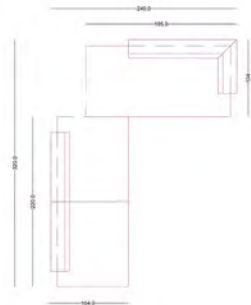

DIMENSIONS

W: 240 cm | 96 " Front - 320 cm | 128" Left
D: 104 cm | 41.6"
H: 84 cm | 33.6"
SH: 44 cm | 17.6"