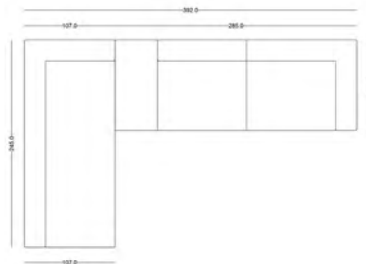

FABRIC COLOR

- Tender 15
- Olivia 7