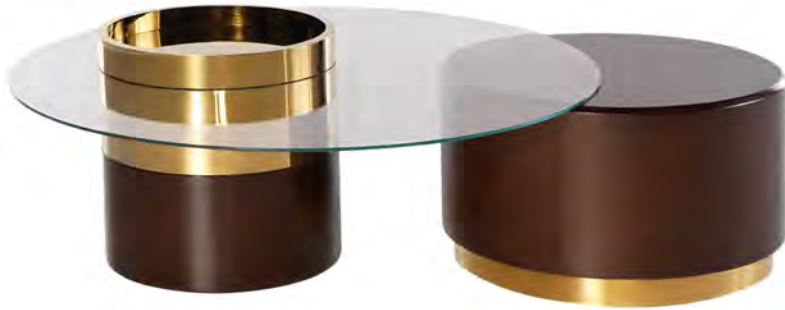

VANILLA . CENTER TABLE

TECHNICAL DETAILS

CBM :
0.21 m3 (packed)

DIMENSIONS

Ø: 60 cm | 24 " Ø: 40 cm | 16 " Ø: 100 cm | 40 " Transparent glass 6 mm
H: 33 cm | 13.2 " H: 41.5 cm | 16.6 "

FINISH

-  Transparent glass
-  Oak veneer
-  Metal - Gold or silver