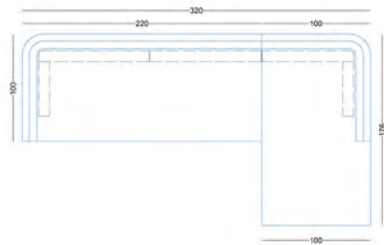

ASTER

ASTER . L-SHAPE

TECHNICAL DETAILS

CBM :
m3 (packed)

DIMENSIONS

W: 320 cm | 128 " front   W: 176 cm | 70.4 " Right

D: 100 cm | 40 "

H: 80 cm | 32 "

SH: 44 cm | 17.6 "

FABRIC COLOR

● Kanady silver