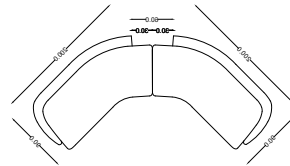

NOVA

NOVA. SOFA

TECHNICAL DETAILS

CBM :

(large sofa): 5.2 - (Small sofa): 3.6

DIMENSIONS

W: 455 cm | 182"

D: 79 cm | 31.6"

H: 84 cm | 30.4"

SH: 44 cm | 17.6"

FABRIC COLOR

Dior 2

SOHO-ts-4