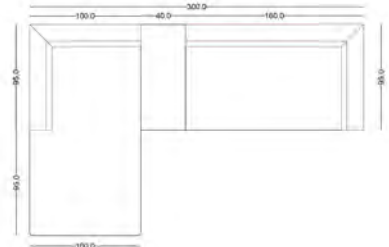

NOLANA . ARMCHAIR

TECHNICAL DETAILS

CBM :
0,52 m3 (packed)

DIMENSIONS

W: 80 cm | 32 "
D: 80 cm | 32 "
H: 74 cm | 29.6 "
SH: 44 cm | 17.6 "

FABRIC COLOR

 Dior 24

 Olivia 16

ASTER

ASTER . L-SHAPE

TECHNICAL DETAILS

CBM :
m3 (packed)

DIMENSIONS

W: 320 cm | 128 " front W: 176 cm | 70.4 " Right

D: 100 cm | 40 "

H: 80 cm | 32 "

DIMENSIONS

W: 300 cm | 120 " Front - 195 cm | 78 " Left

D: 100 cm | 40 "

H: 68 cm | 27.2"

SH: 44 cm | 17.6"

FABRIC COLOR

● Atlants 155

AYLA

AYLA

AYLA . L-SHAPE

TECHNICAL DETAILS

CBM :

5.19 m3 (packed)

DIMENSIONS

W: 394 cm | 157.6" Front - 245 cm | 98" Left

D: 107 cm | 42.8"